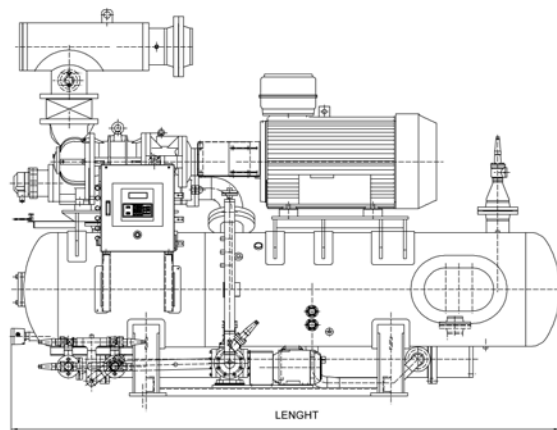

SCV-Series

of MAYEKAWA is well known in the world of industrial refrigeration as a thoroughly reliable and easy to maintain oil injected screw compressor package which delivers the highest performance during its lifetime of operation. The use of the SCV-Series in thousands of refrigeration installations worldwide is testimony to its quality.

All MAYEKAWA units are built with the utmost care and attention to deliver a quality product to customers, meeting the latest standards and demands of the various markets in which MAYEKAWA is present. Alongside the standard range of units, MAYEKAWA can also deliver tailor made packages to fulfill all scope of supply demands, following various norms, and specific end-user system concepts.

The commitment of MAYEKAWA to deliver a trustworthy item of equipment ensures that all units are constructed with the highest quality components, thereby ensuring MAYEKAWA compressors deliver the best possible efficiency and reliability.

UNIT TYPE	PROVISIONAL WEIGHT (kg)	PROVISIONAL LENGHT (mm)	HEIGHT (mm)	WIDTH (mm)
160S	3200	3100	2100	1300
160M	3300	3100	2100	1300
160L	3400	3100	2100	1300
200S	3800	3300	2400	1600
200M	3900	3300	2400	1600
200L	4000	3300	2400	1600
250S	5700	3700	3000	1900
250M	6000	3700	3000	1900
250L	6300	3700	3000	1900
250VLLD	8200	4200	3200	2100
320S	8500	4800	3600	2000
320M	9000	4800	3600	2000
320L	9500	4800	3600	2000

"For reference use only! The dimensions indicated and the components depicted on our reference units do not necessarily correspond with the dimensions and /or components of your project"